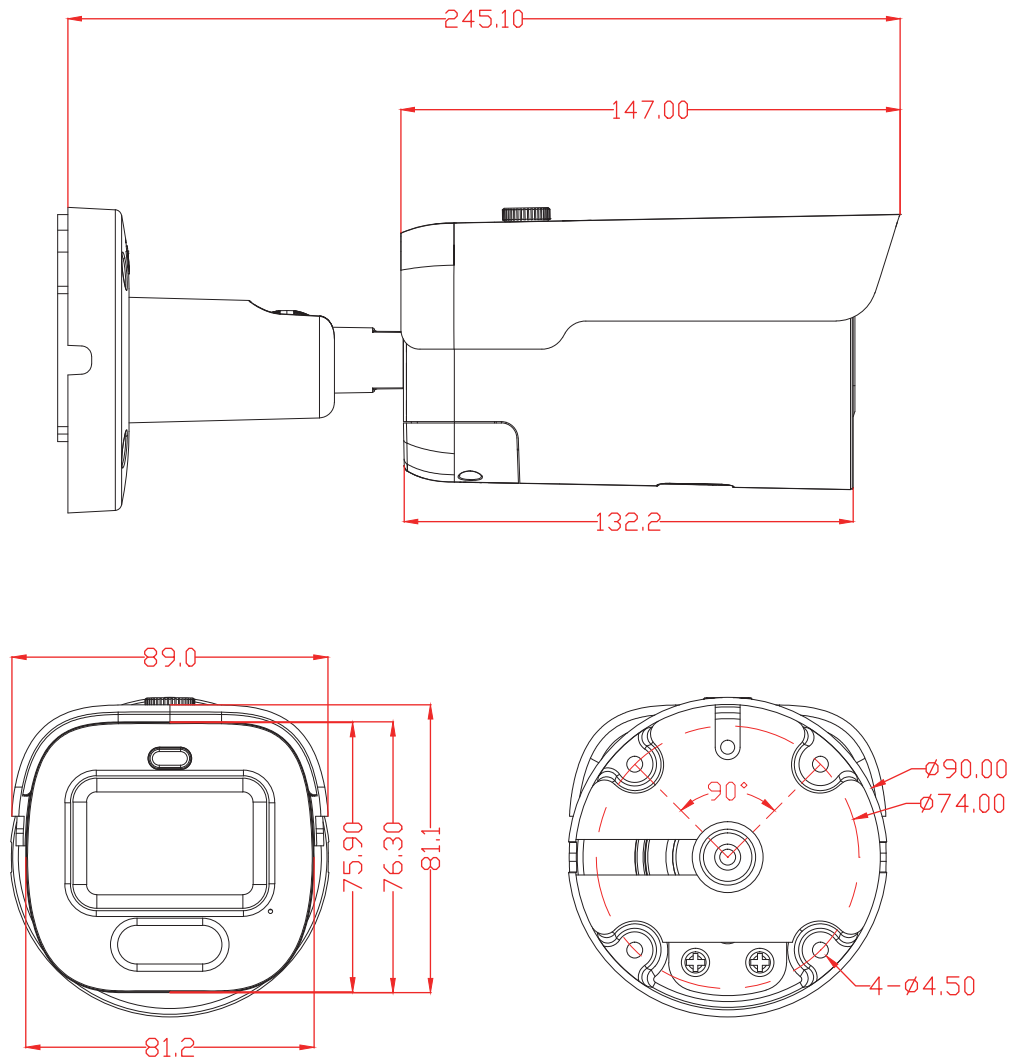

Dimensions (mm)

Optional Accessories